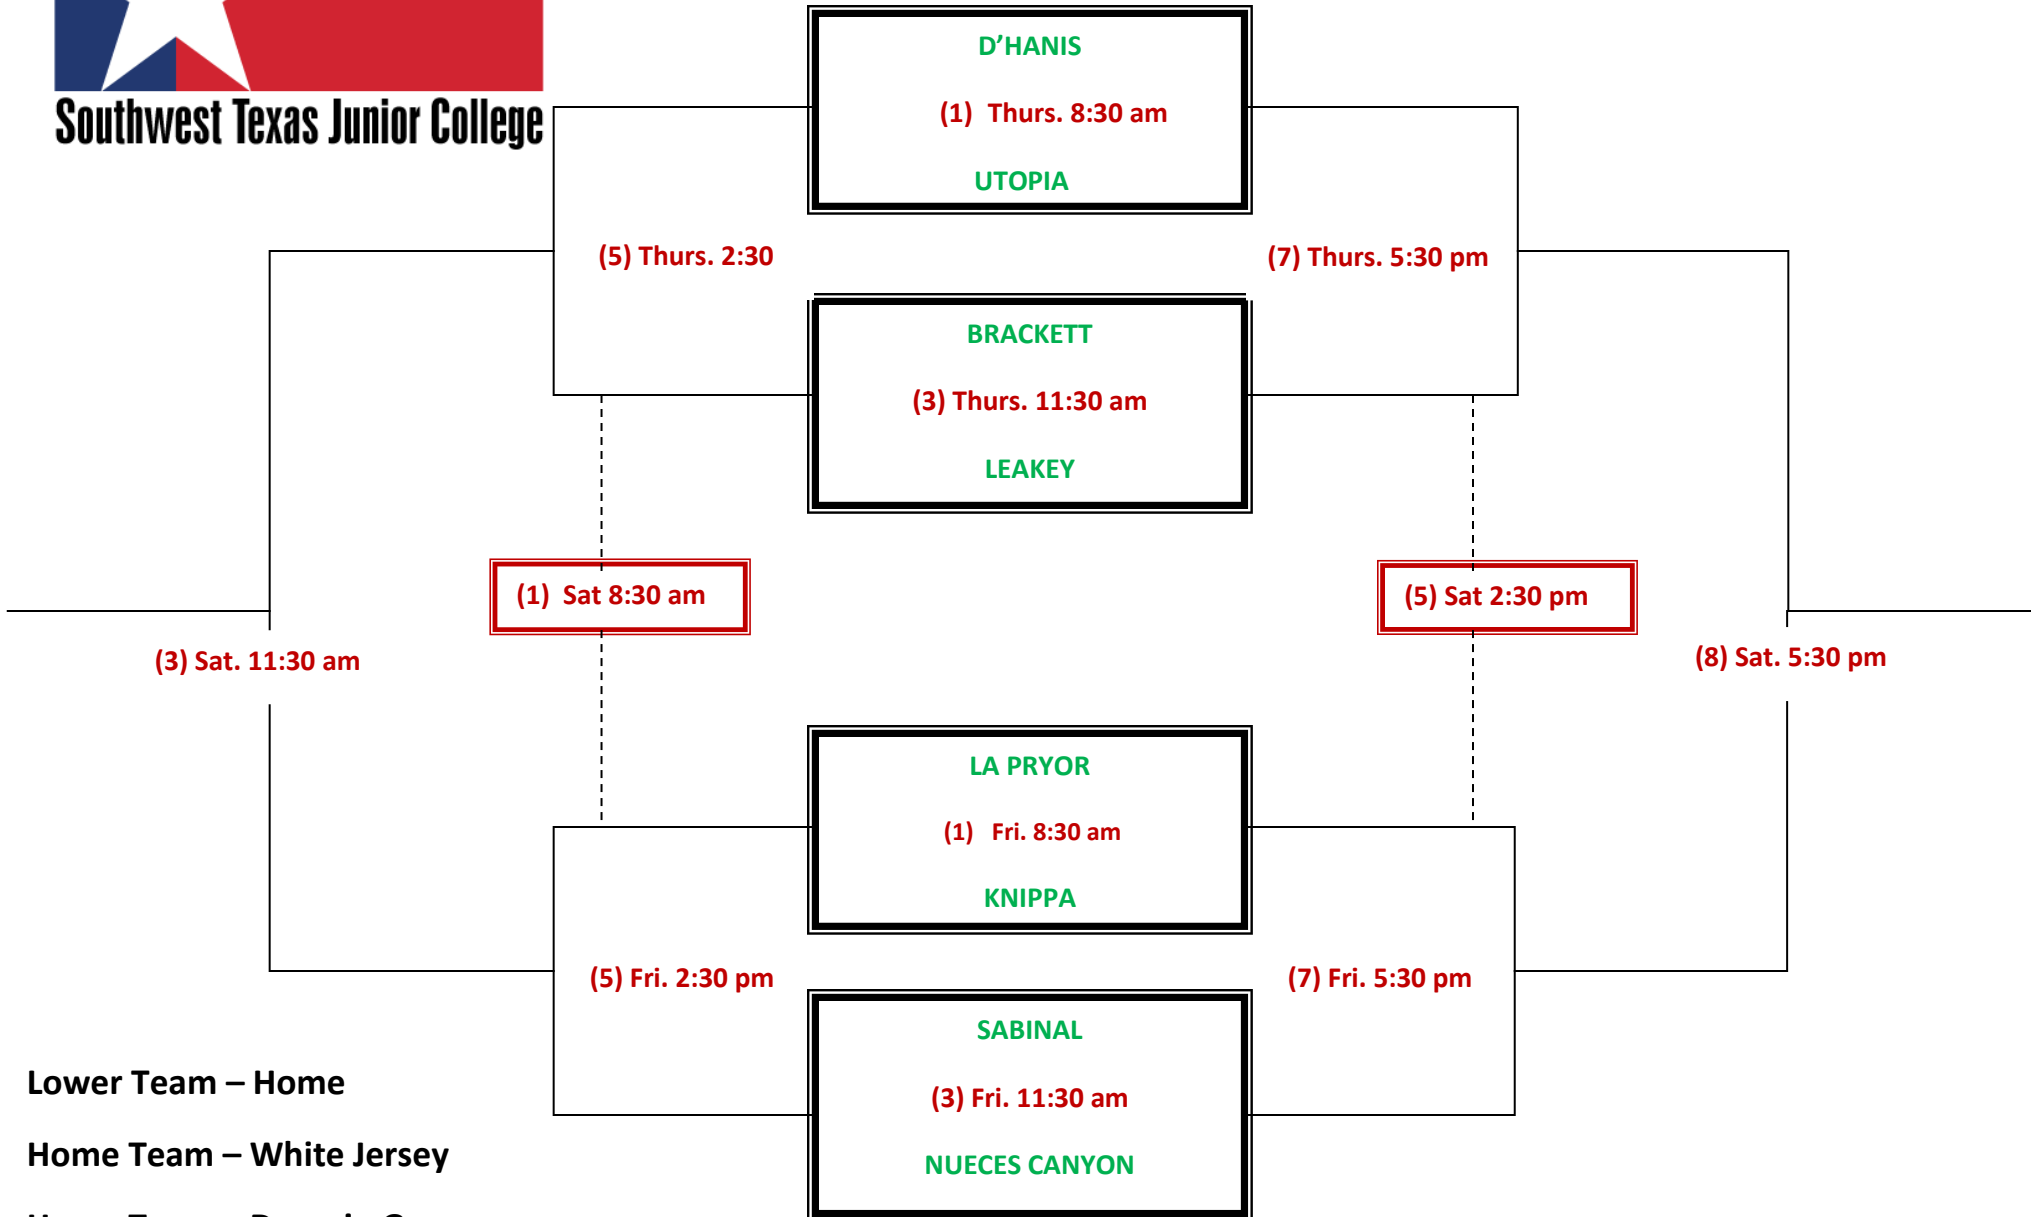

GIRLS

2023 SWTJC

Invitational
Tournament

Lower Team – Home

Home Team – White Jersey

Home Team – Dress in Gym

Visiting Team – Dress Upstairs